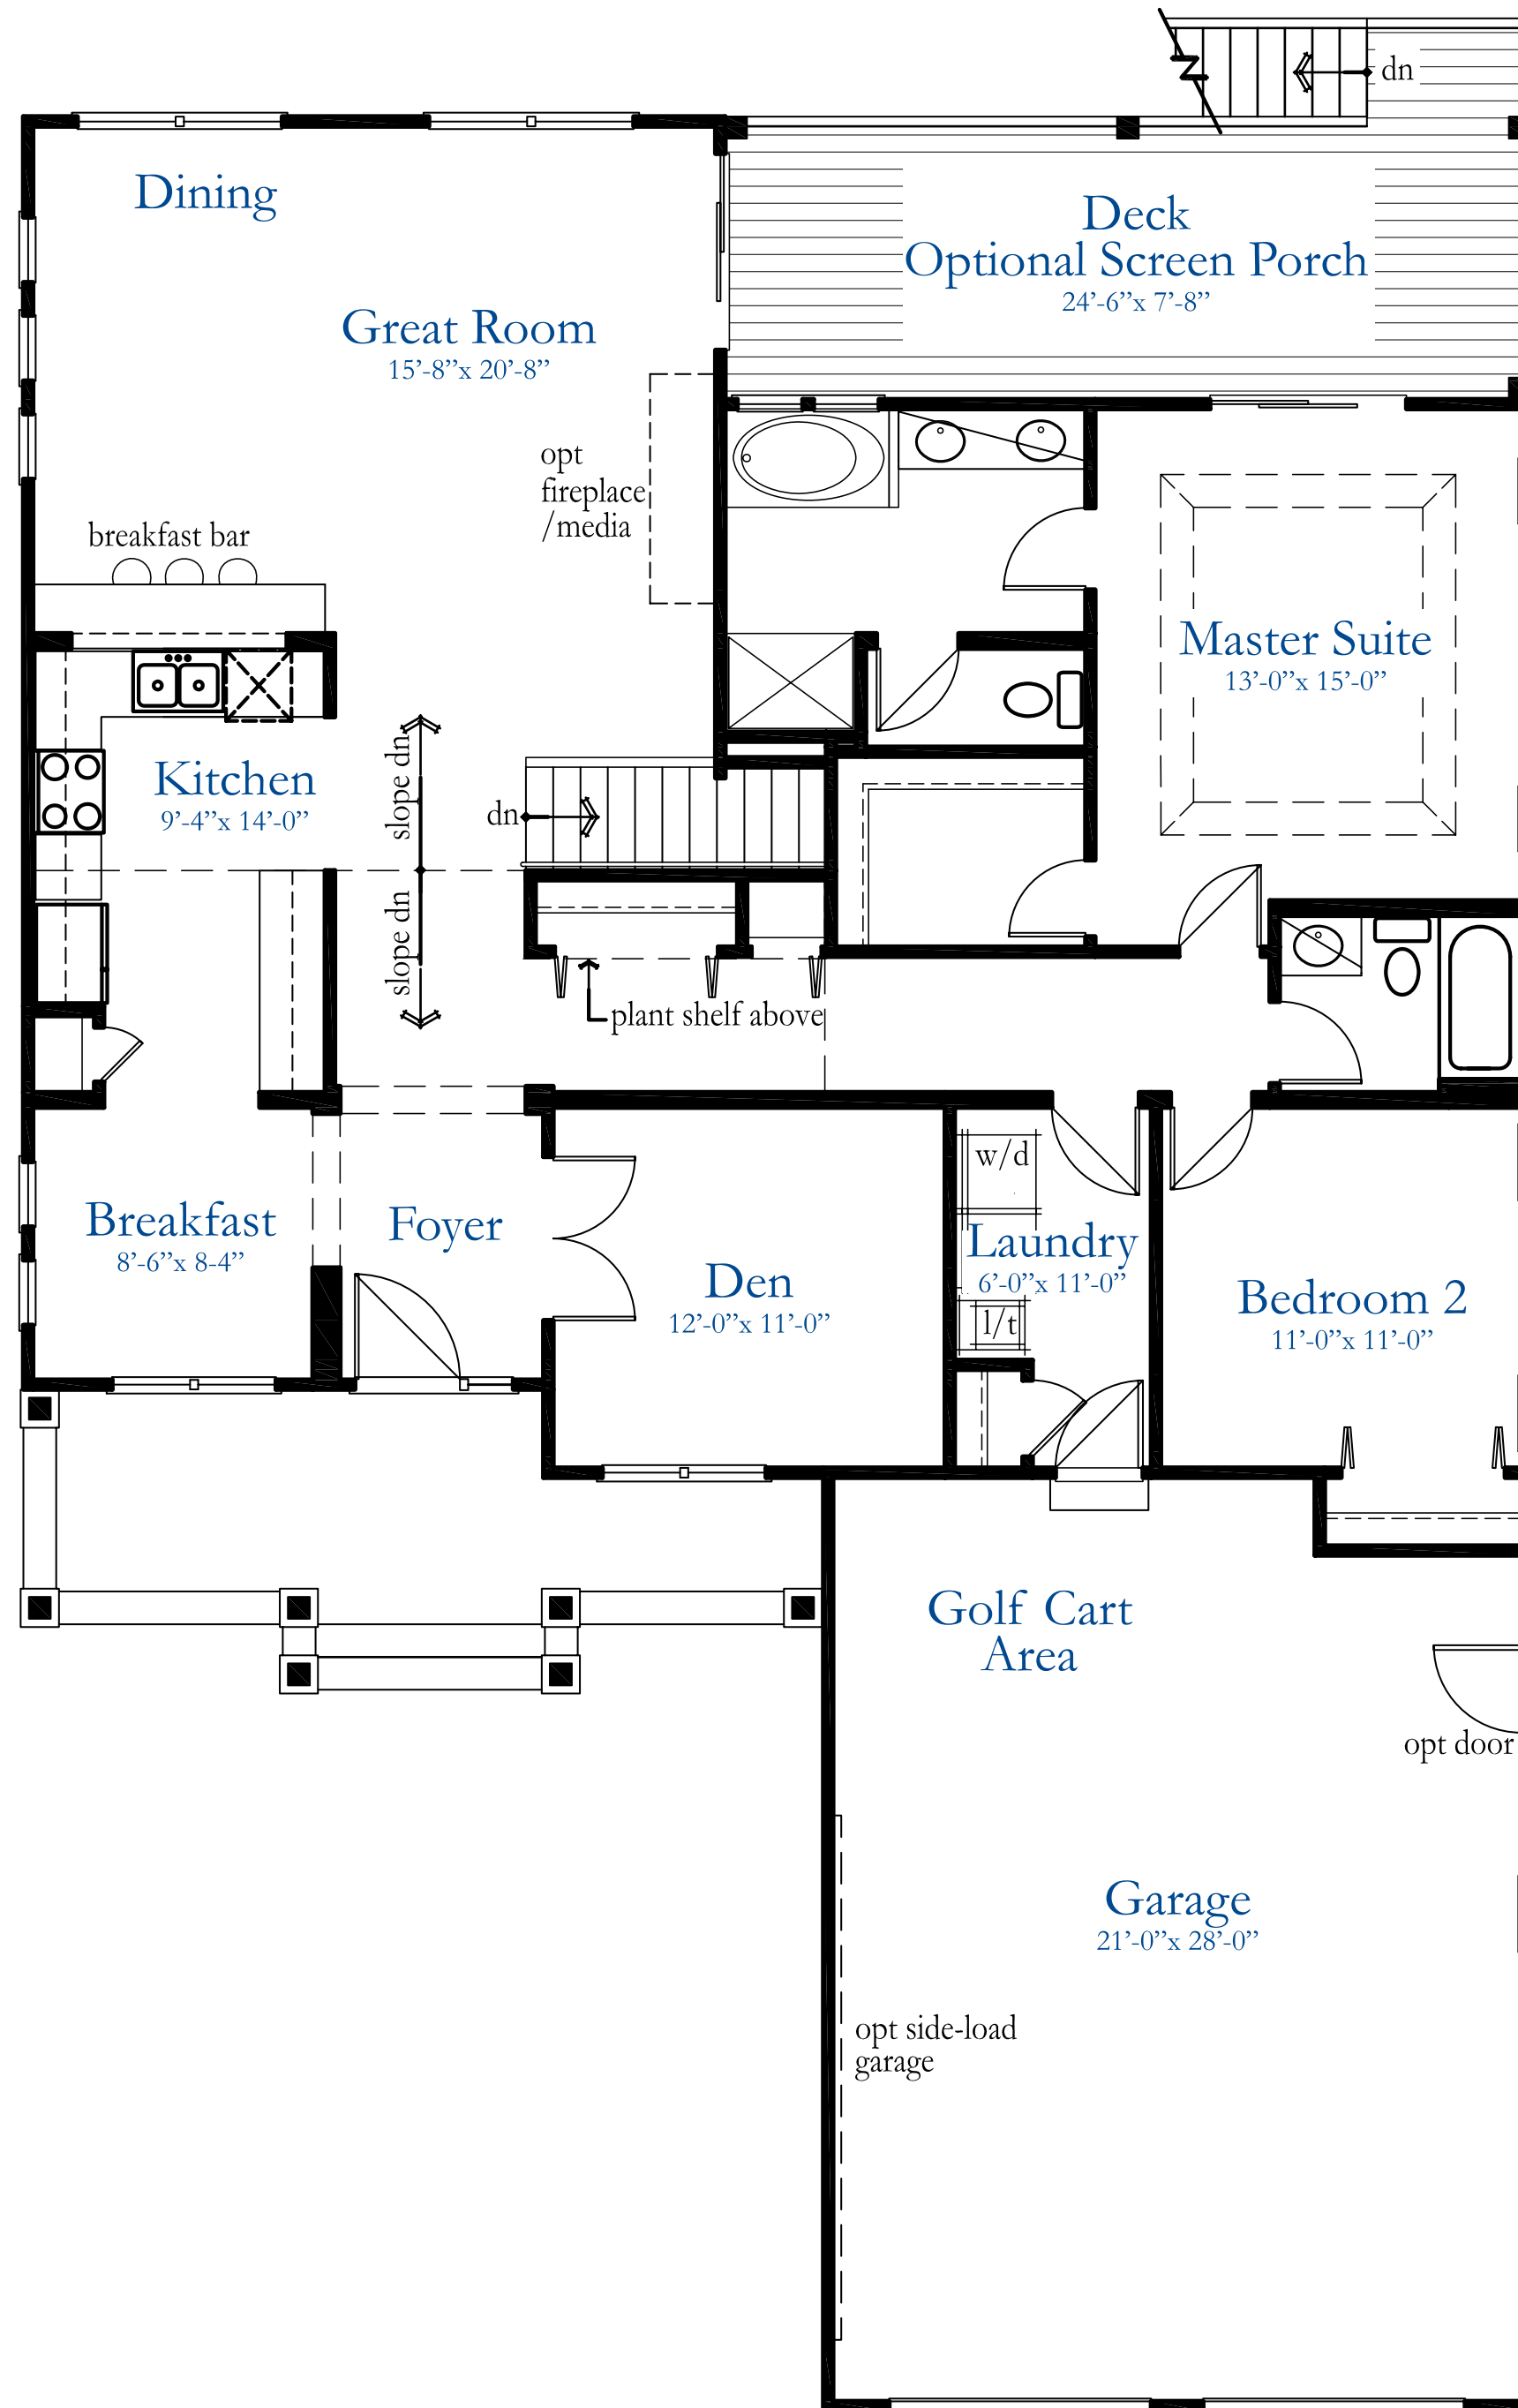

THE HIGHMEADOW

2 BEDROOMS, 2 BATHS PLUS DEN *or*
3 BEDROOMS, 2 BATHS

Approximately 1,670 Square Feet

Plans and specifications are subject to change without notice.

THE MOONRIVER

2 BEDROOMS, 2 BATHS PLUS DEN & TECH CENTER *or*
3 BEDROOMS, 2 BATHS PLUS TECH CENTER

Approximately 1,980 Square Feet

Plans and specifications are subject to change without notice.