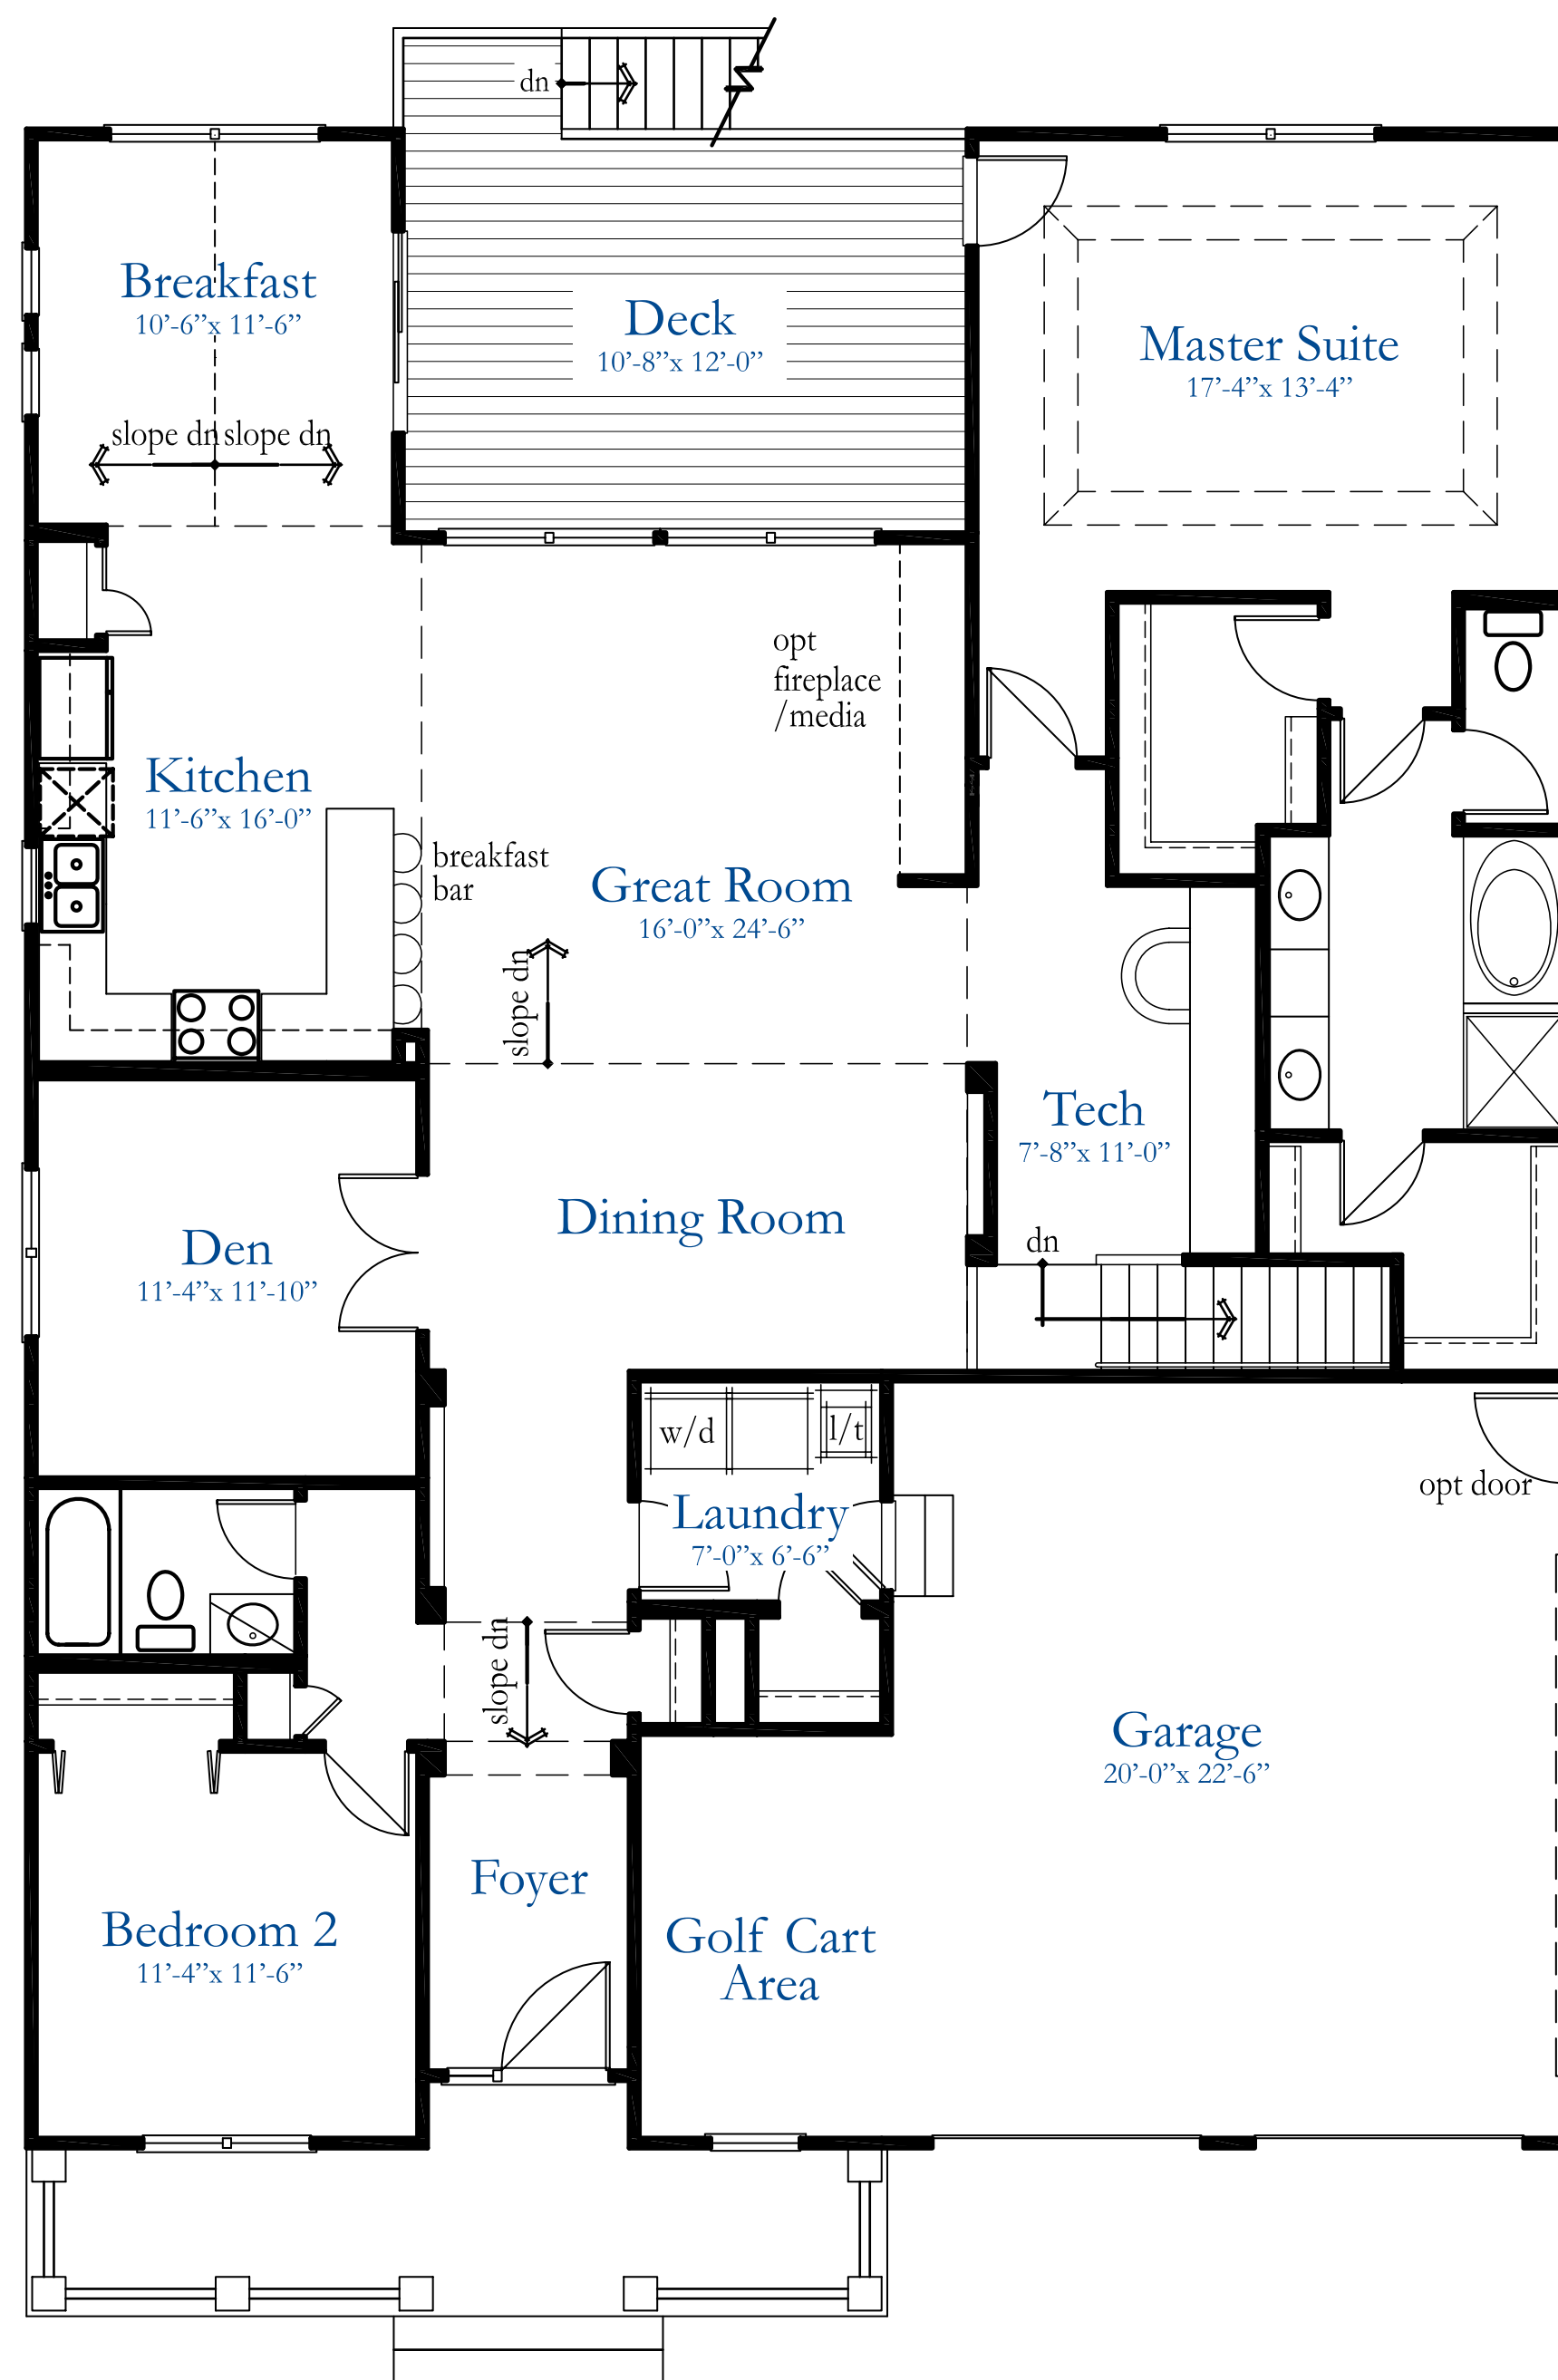

THE HIGHMEADOW

2 BEDROOMS, 2 BATHS PLUS DEN *or*
3 BEDROOMS, 2 BATHS

Approximately 1,670 Square Feet

Plans and specifications are subject to change without notice.

THE MOONRIVER

2 BEDROOMS, 2 BATHS PLUS DEN & TECH CENTER *or*
3 BEDROOMS, 2 BATHS PLUS TECH CENTER

Approximately 1,980 Square Feet

Plans and specifications are subject to change without notice.