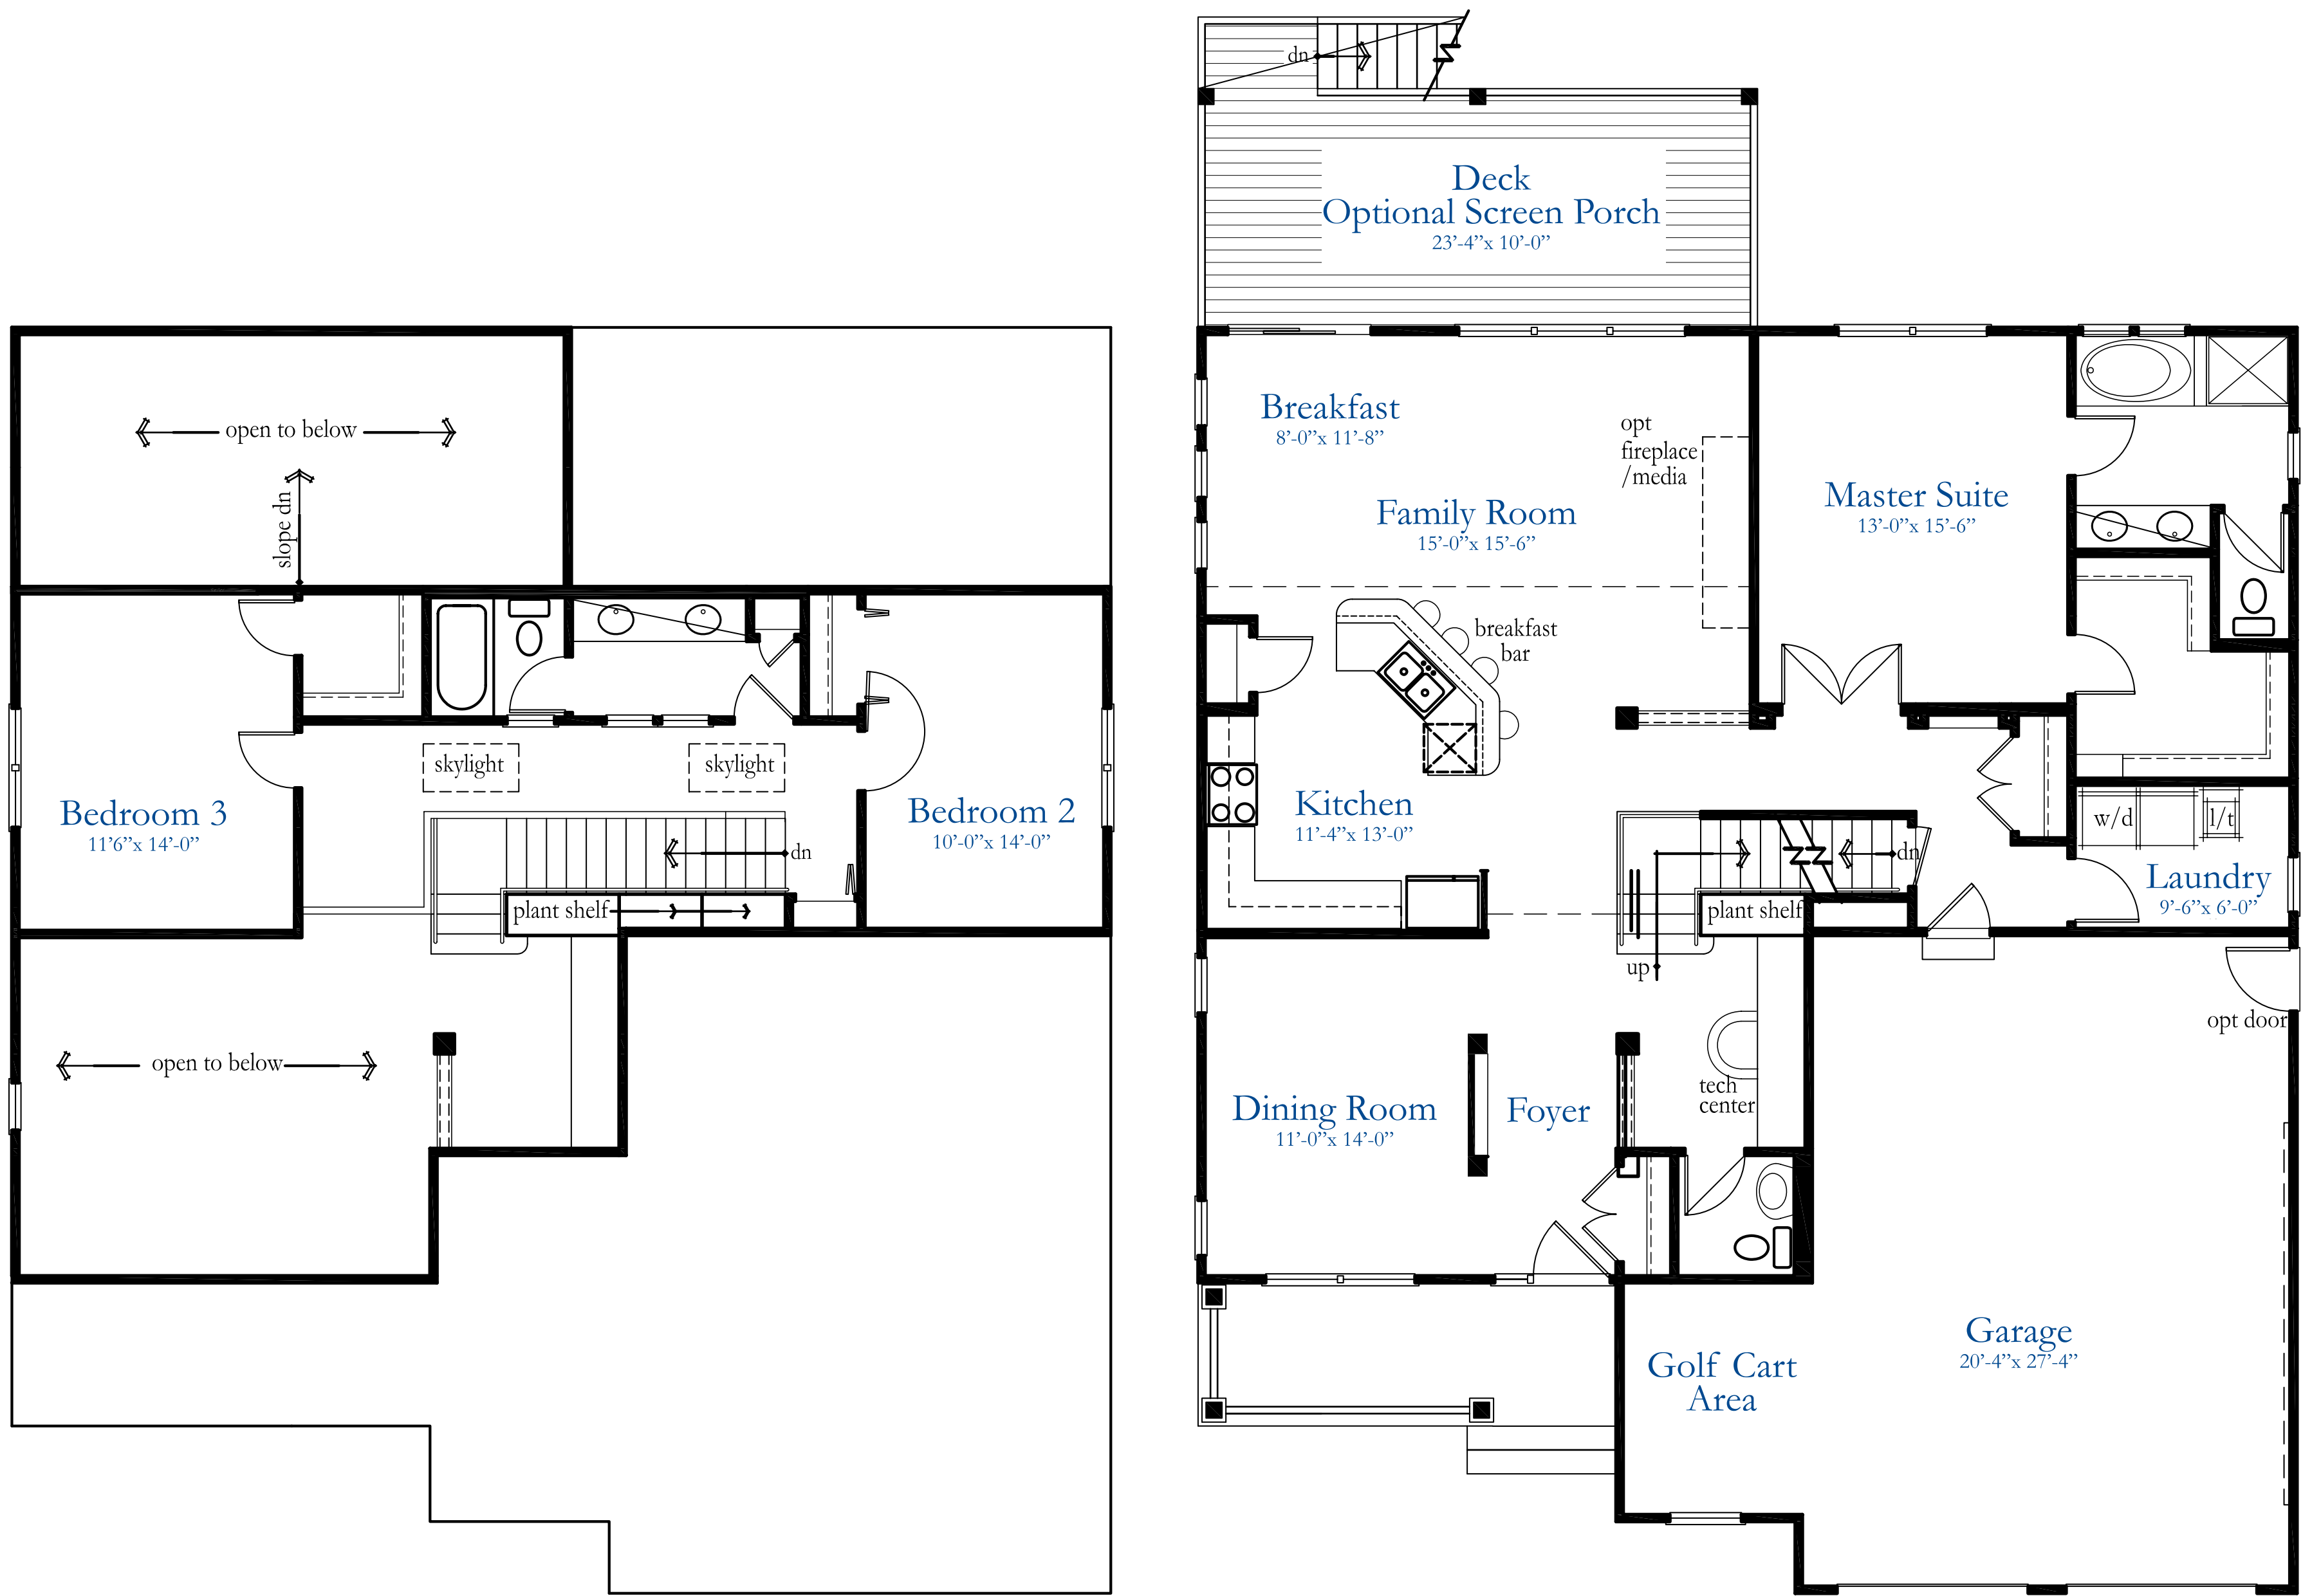

THE STILLWATER

3 BEDROOMS, 2.5 BATHS PLUS LOFT & TECH CENTER *or*
 2 BEDROOMS, 2.5 BATHS PLUS LOFT, DEN & TECH CENTER

Approximately 2,150 Square Feet

Plans and specifications are subject to change without notice.