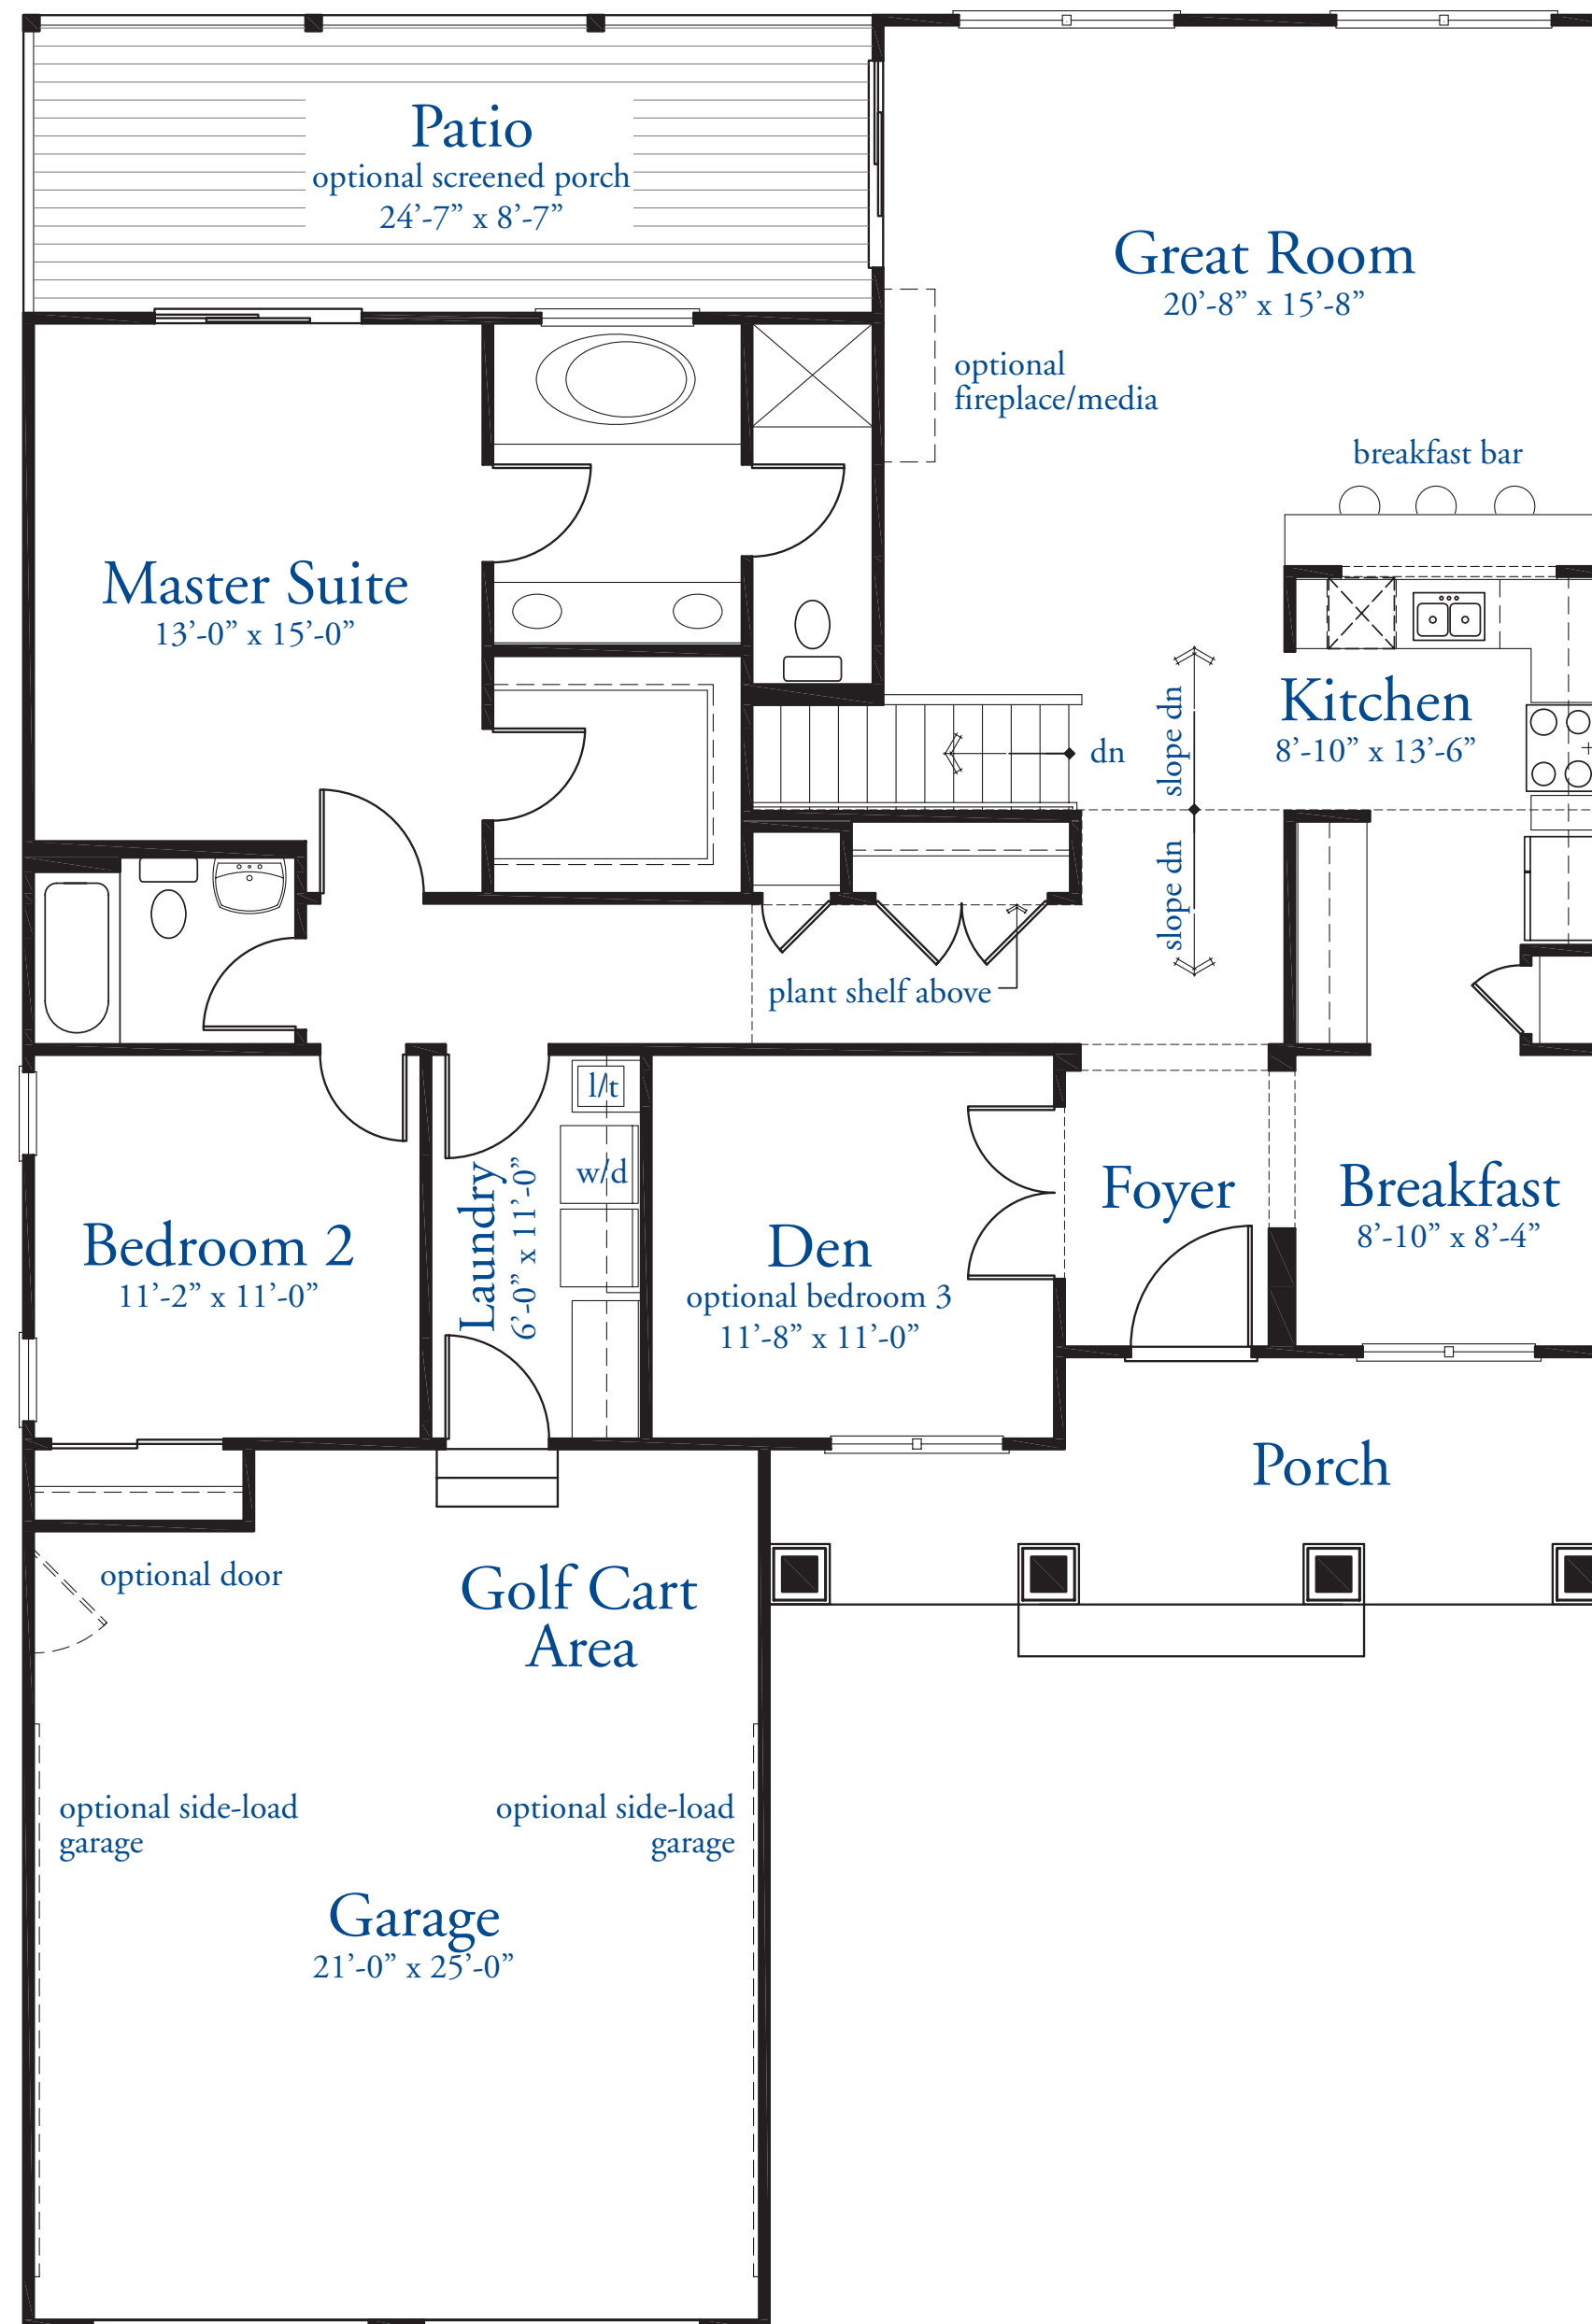

THE HIGHMEADOW

2 BEDROOMS, 2 BATHS PLUS DEN OR
3 BEDROOMS, 2 BATHS

Approximately 1,670 Square Feet

Plans and specifications are subject to change without notice.