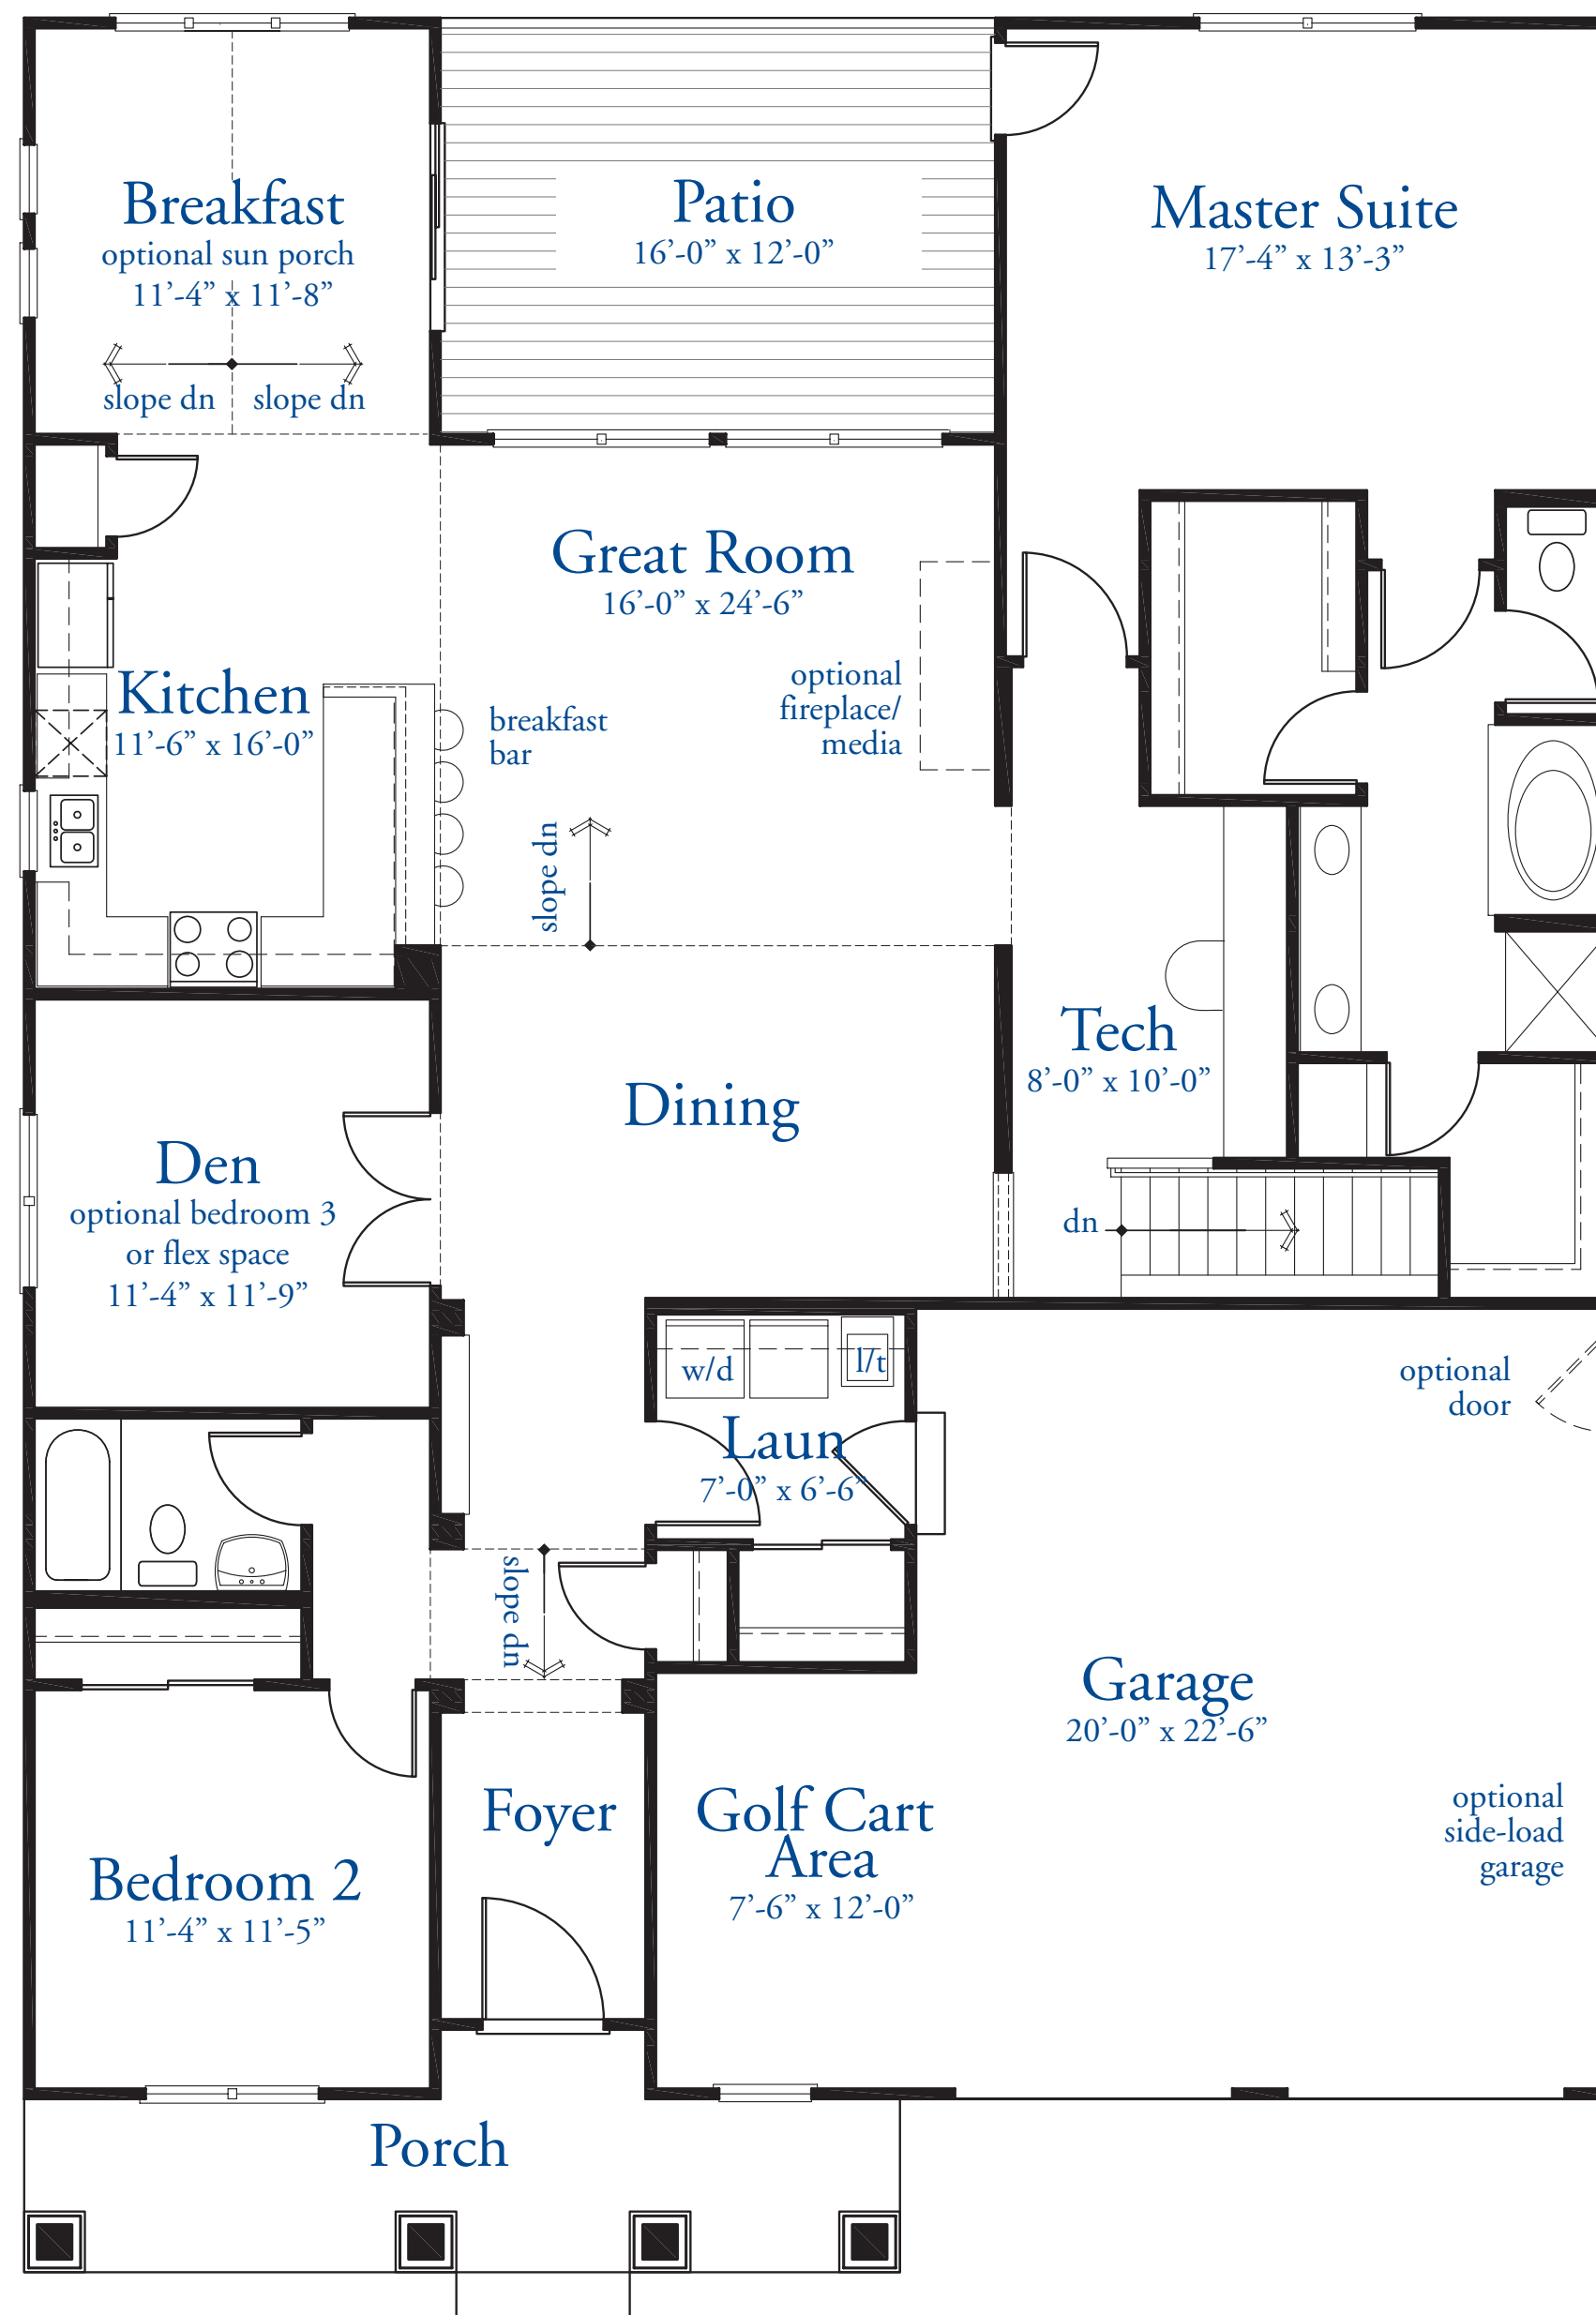

THE MOONRIVER

2 BEDROOMS, 2 BATHS PLUS DEN & TECH CENTER OR
3 BEDROOMS, 2 BATHS PLUS TECH CENTER

Approximately 1,992 Square Feet

Plans and specifications are subject to change without notice.